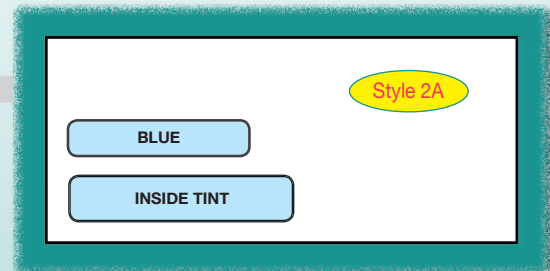

#10 — 24# White Wove **Double Window** Envelope
with **Blue Inside Security Tint**

***Style 2A**

Window #1: Window Size: 7/8"x3¹/₄" Position: 5/8" from Left,
2³/₈" from Bottom

Window #2: Window Size: 1"x4" Position: 5/8" from Left,
1" from Bottom