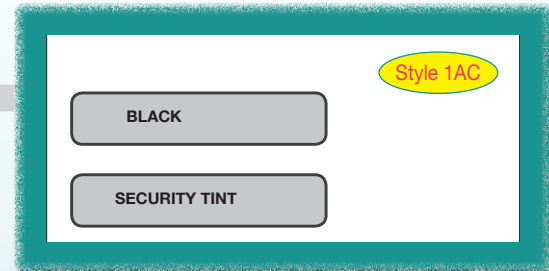

#10 — 24# White Wove OSSS **Double Window**
Envelope with **Black Inside Security Tint**

Style 1AC

Window #1: Window Size: 1¹/₄"x4¹/₄" Position: 1/2" from Left,
2⁵/₁₆" from Bottom

Window #2: Window Size: 1¹/₄"x4¹/₄" Position: 1/2" from Left,
5/8" from Bottom